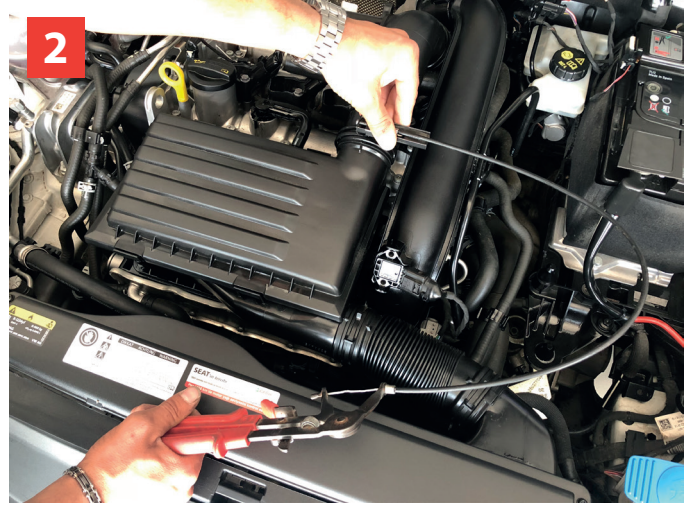

VAG 1.2/1.4 TSI AIR INTAKE KIT INSTALLATION INSTRUCTIONS

KIT CONTENTS

Intake Pipe	1
Heatshield	1
Air Filter	1
Heatshield Bracket	1
M5 Bolt	2
M5 Washer	2
M5 Spring Washer	2
Hose Clamp 65-95mm	2

- Improves airflow to your engine
- Isolates the air filter from engine heat
- Includes a high performance XT air filter
- Guaranteed to gain horsepower
- Provides highly aggressive intake tone under acceleration
- Easy to install, usually under 30 minutes
- High quality
- Limited 2- year warranty