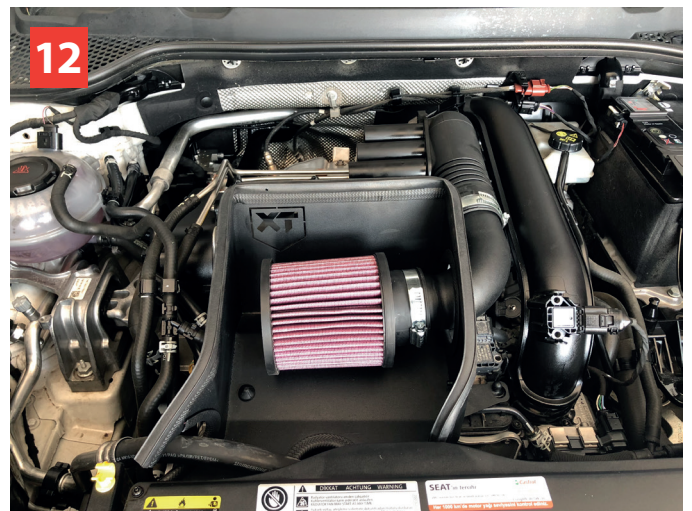

VAG 1.2/1.4 TSI AIR INTAKE KIT INSTALLATION INSTRUCTIONS

KIT CONTENTS

Intake Pipe	1
Heatshield	1
Air Filter	1
Heatshield Bracket	1
M5 Bolt	2
M5 Washer	2
M5 Spring Washer	2
Hose Clamp 65-95mm	2

- Improves airflow to your engine
- Isolates the air filter from engine heat
- Includes a high performance XT air filter
- Guaranteed to gain horsepower
- Provides highly aggressive intake tone under acceleration
- Easy to install, usually under 30 minutes
- High quality
- Limited 2- year warranty